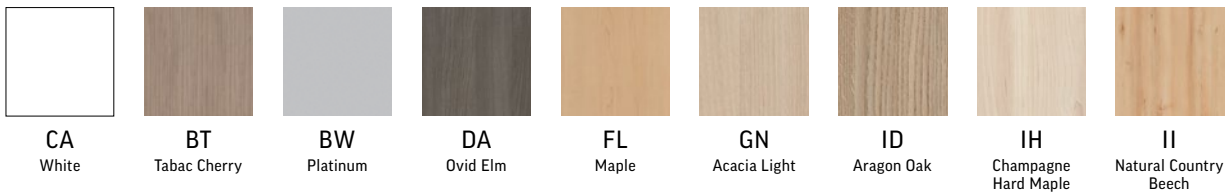

Play&Work

Melamine +1

Laminate HPL +6

Blazer +3

Synergy +3

Play&Work

Linoleum

JP
Pebble

JM
Mauve

JB
Burgundy

JC
Charcoal

Leather

Accessories

S1
SD01

Metal/Wood

Handle

AL
Aluminium

1.007
Beech

3.093
White Beech

3.097
Black Beech

2.D07
Oak

Metal

Accessories

BI
White

AT
Atlantic

NK
Cashmere

NF
Saffron

Frame

BI
White
(RAL 9016)

AL
Aluminium
(RAL 9006)

CZ
Black
(RAL 9005)